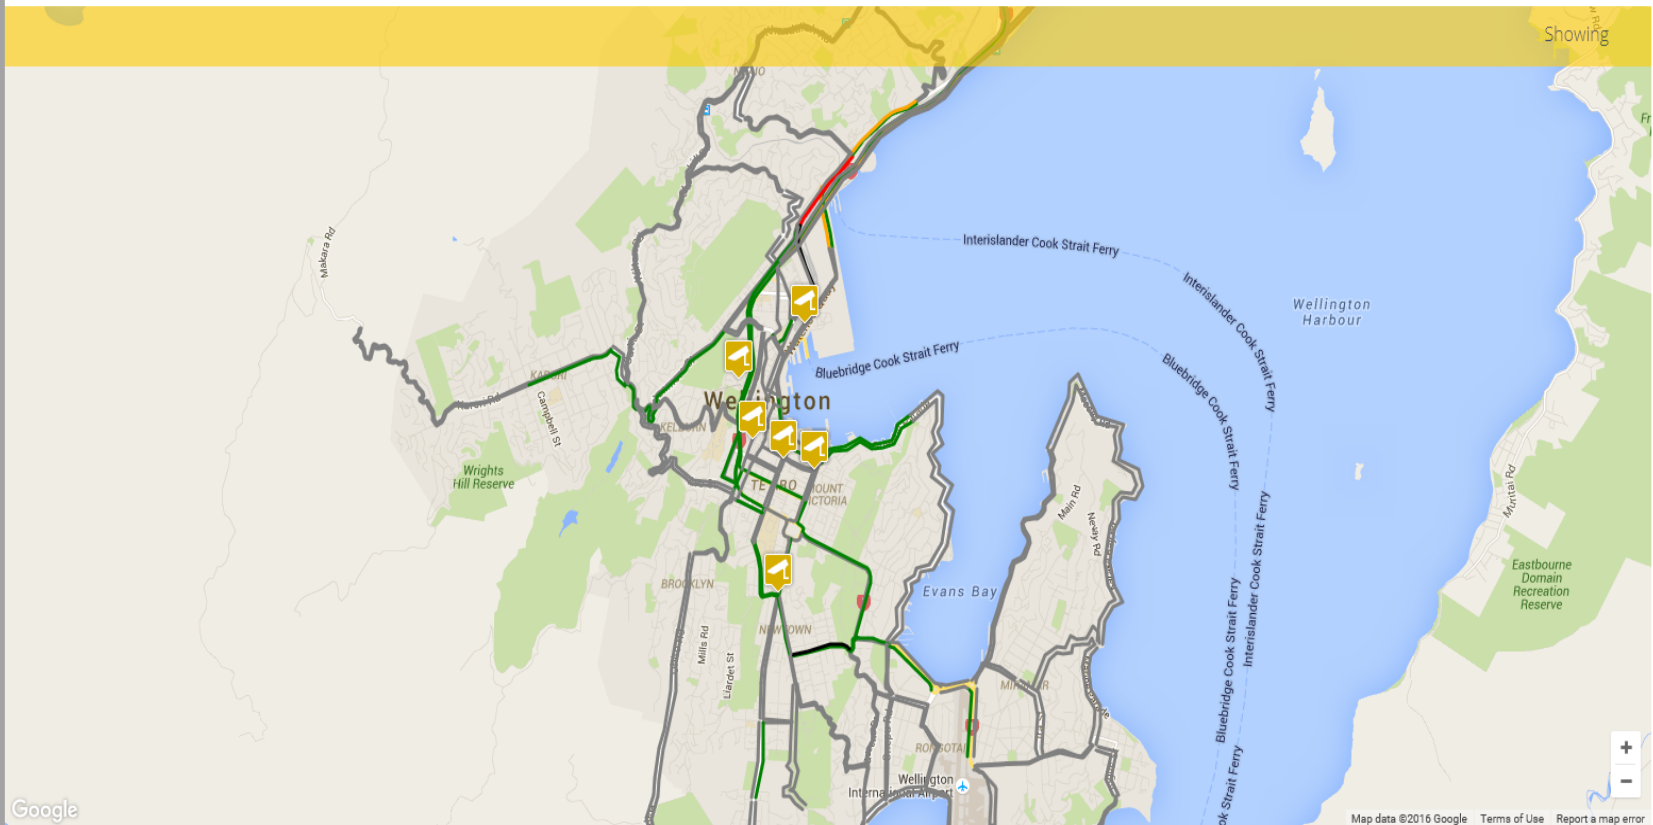

Bringing it together

Home

Operational Dashboard

CCOC Backend

My Sites

0

demo

Wellington / Operational Dashboard / Vertical services

Wellington

Wellington

New Zealand

Visualizations

OFF

Graphic

OFF

Map

OFF

Table

Historical

From

To

OFF

Grouping

OFF

Wellington

OFF

Suburbs

OFF

CO2

OFF

Humidity

OFF

Sound

OFF

Temperature

ON

Traffic Congestion

OFF

Traffic Delays

OFF

Suburbs Map

RESET

Map data ©2016 Google Terms of Use Report a map error