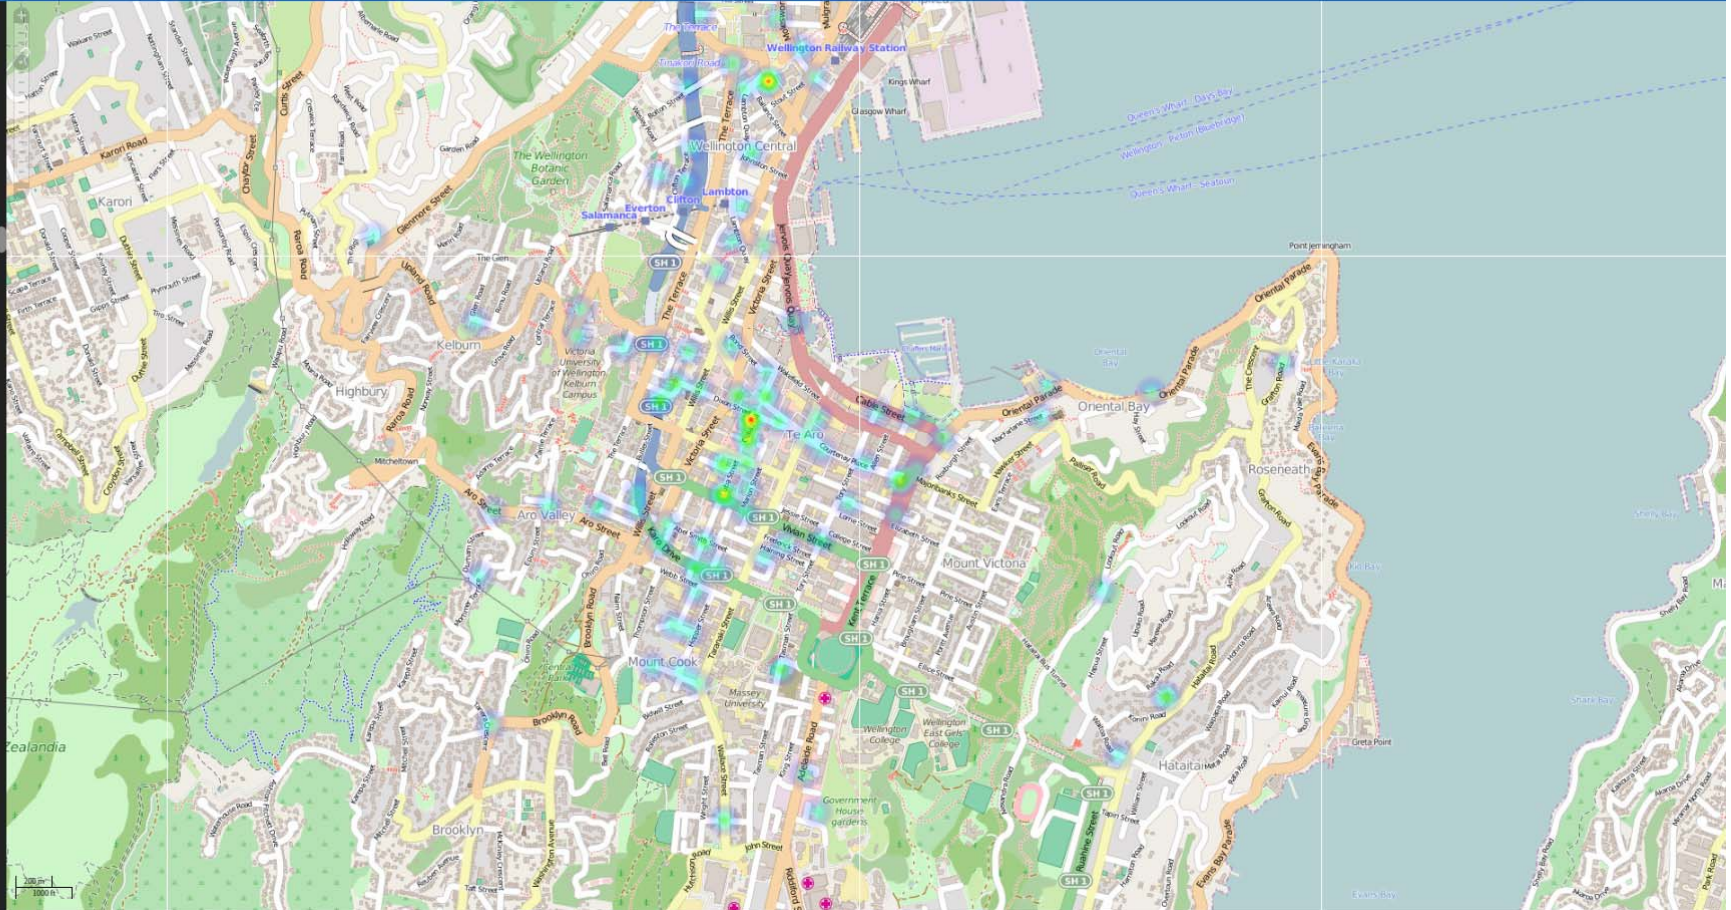

Safe City

Absolutely Positively
Wellington City Council
Me Heke Ki Pōneke

MAG1C-BOARD

WccMgr01

- Layers
- Assets
- Alerts
- Heatmap
- Retrieve Alerts
- Alerts
  - Public Art and S...
  - Public Parks Re...
  - Public Foot Path
  - Private Fence
  - School
  - Vehicle
  - Public Council F...
  - Seat Table
- History
  - Done 504/504
  - Refresh